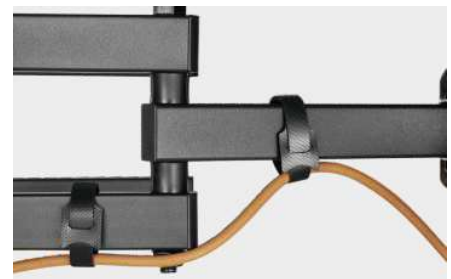

SH 800P

Full-Motion LED/Curved TV Wall Mount

Fits most 37"-82" flat & curved TVs

Super Economy

Screen Size
37" - 82"

VESA Compatible
100x100 150x100 100x150
100x200 200x100 150x150
200x200 300x200 400x200
300x300 400x300 600x200
400x400 600x300 600x400

Weight Capacity
40kg/88lbs

Profile to Wall
**67-355mm/
2.6"-14"**

Tilt Range
+3° - -15°

Swivel Range
+60° - -60°

Screen Level
+3° - -3°

Cable Management

Curved TV

Cable Management
hook and loop fasteners are included for a clean look.