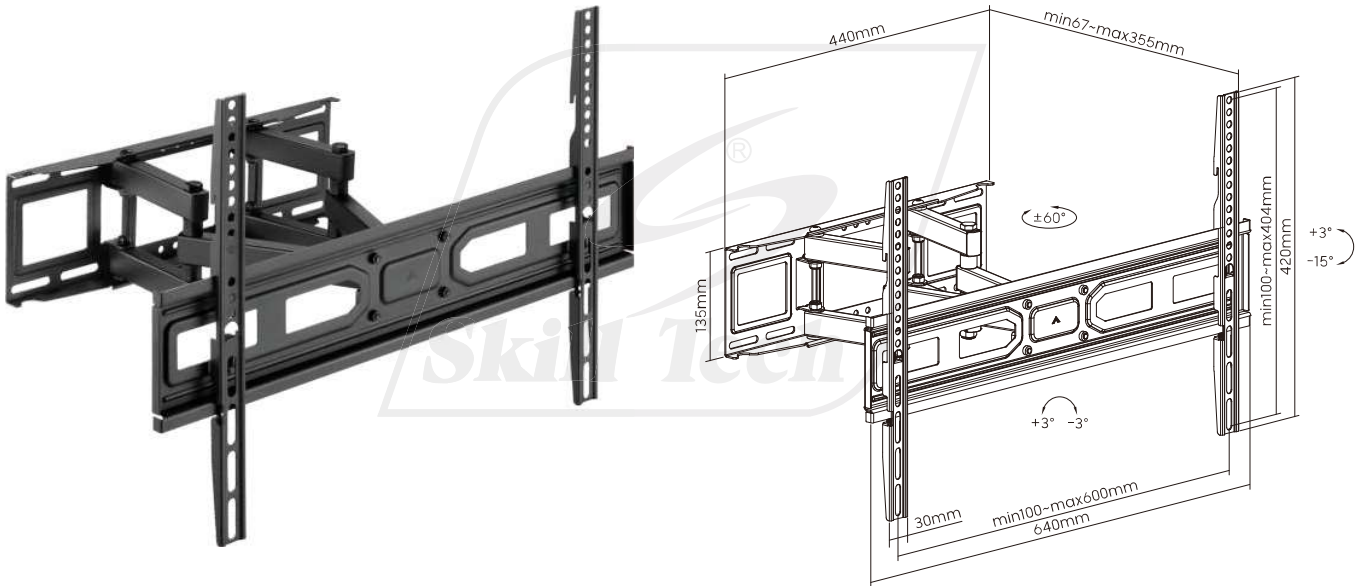

SH 800P

Full-Motion LED/Curved TV Wall Mount

Fits most 37"-82" flat & curved TVs

Super Economy

Screen Size
37" - 82"

VESA Compatible
100x100 150x100 100x150
100x200 200x100 150x150
200x200 300x200 400x200
300x300 400x300 600x200
400x400 600x300 600x400

Weight Capacity
40kg/88lbs

Profile to Wall
**67-355mm/
2.6"-14"**

Tilt Range
+3° - -15°

Swivel Range
+60° - -60°

Screen Level
+3° - -3°

Cable Management

Curved TV

Cable Management
hook and loop fasteners are included for a clean look.